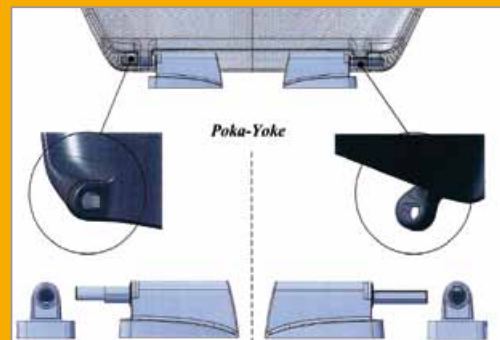

SoftClose® pure – the new trendsetter

- **innovative** – the new SoftClose® alternative
- **Comfort for the price-conscious** – the comfort and quality you are used to with the best balance of price and performance
- **1, 2, 3: ready fitted** – quick and easily installed with the damper following the Poka-Yoke principle. Makes mixing up dampers impossible